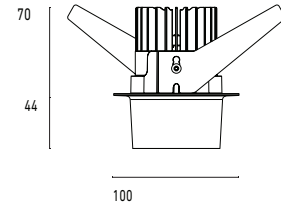

101 10 000311.011

Model

Name	Mono 100 Type 3 Recessed Downlighter
Finish	Structured White
Area	Indoor

System

Power (Luminaire)	16W
Power (System)	19W
Voltage	240V-AC
Optics	Rotationally Symmetrical Direct 60°
Colour Temperature	2700°K
Luminous Flux	1350lm
TM30	Rf95 Rg103
CRI	Ra97
Lumen Maintenance	L90 B10 50000hrs
Chromacity	<3 McAdam Step Ellipse
Articulation	Fixed
Cut-Out	
Ingress Protection	IP44
Control Device	Remote Fixed Output (Included)
Class	III